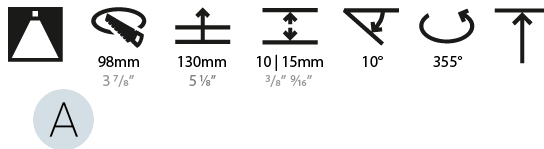

PHYSICAL

Shape: Round
Diameter (mm): 107
Diameter (in): 4 3/16
Height (mm): 112
Height (in): 4 7/16
Ceiling Thickness (mm): 10 / 12.5 / 15
Ceiling Thickness (in): 3/8 or 1/2 or 9/16
Min. Recessing Depth (mm): 130
Min. Recessing Depth (in): 5 1/8
Light Distribution: Adjustable / Downlight
Weight (kg): 0.465
Weight (lbs): 1.03
Fixture Finish: SSR / BKV / CWI / CRY / HAB / LAG / UFT / ITA / RUA / RUR / MIC / FTG / MYG / TWT / LOD / PUS / FRO / FUP / KIA / POP / BLS / SPG / MEY / GOH / GUM / CHC / COM / ABZ / JAG / OBR / MOS / ROR
Fixture Material: Aluminum Die Cast
Cut-out Measurements: 98mm / 3 7/8"

ELECTRICAL

Lamp Type: LED (Zhaga Standard)
Input Wattage (W): 16.5
Total Output Wattage (W): 13
Dimming: Tri-Mode (Non-Dimming and Phase Dimming (120Vac only) and 0-10V Dimming)
Driver Included: No
Driver Location: Recessed Housing
Driver Type: Constant Current - Universal
Driver Class: Class 2
Housing: See components
Input Voltage (V): 120 - 277
Constant Current (MA): 500

LED

Number of LEDs: 1
Color Temperature (°K): 2700 / 3000 / 3500 / 4000
Max. Delivered Lumen (lm): 1130 / 1180 / 1235 / 1260
Nominal Lumen (lm): 1386 / 1438 / 1511 / 1542
CRI: >90 CRI
Lamp Life (hrs): 50000

OPTICAL

Reflector: 20 / 40 / 60
Adjustability: Rotational 355°, Tilt 10°

RATINGS AND CERTIFICATIONS

Certified By: Certified for North American Standards
IP rating: IP54