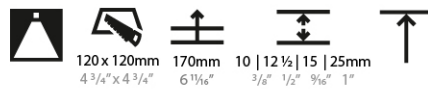

Shape: Square
Diameter (mm): 95
Diameter (in): 3 3/4
Length (mm): 106
Length (in): 4 3/16
Width (mm): 106
Width (in): 4 3/16
Depth (mm): 150
Depth (in): 5 7/8

Ceiling Thickness (mm): 10 / 12.5 / 15 / 25
Ceiling Thickness (in): 3/8 or 1/2 or 9/16 or 1

Min. Recessing Depth (mm): 170
Min. Recessing Depth (in): 6 11/16
Light Distribution: Downlight

Weight (kg): 0.705
Weight (lbs): 1.55

Fixture Finish: SSR / BKV / CWI / CRY / HAB / LAG / UFT / ITA / RUA / RUR / MIC / FTG / MYG / TWT / LOD / PUS / FRO / FUP / KIA / POP / BLS / SPG / MEY / GOH / GUM / CHC / COM / ABZ / JAG / OBR / MOS / ROR

Fixture Material: Aluminum Die Cast
Cut-out Measurements: 120mm / 4 3/4" x 120mm / 4 3/4"
Upon Request: Unique Ceiling Thickness

ELECTRICAL

Lamp Type: LED (Zhaga Standard)
Input Wattage (W): 15.5
Total Output Wattage (W): 14.5
Dimming: Tri-Mode (Non-Dimming and Phase Dimming (120Vac only) and 0-10V Dimming)

Driver Included: No
Driver Location: Recessed Housing
Driver Type: Constant Current - Universal
Driver Class: Class 2

Housing: See components
Input Voltage (V): 120 - 277
Constant Current (MA): 500

LED

Number of LEDs: 1
Color Temperature (°K): 2700 / 3000 / 3500 / 4000
Max. Delivered Lumen (lm): 940 / 980 / 1029 / 1050
Nominal Lumen (lm): 1386 / 1438 / 1511 / 1542
CRI: >90 CRI
Efficiency (%): 87.9 / 88.4 / 87.9
Lamp Life (hrs): 50000

Upon Request: RGB-W Tunable White Special Color Temperature Special LED

OPTICAL

Reflector*: 20 / 40 / 60
Upon Request: Special Beam Angles

© 2024 Zaneen Lighting, Inc. 188-3382, F 416-247-9319, www.zaneen.com

Available for international specifications by adding 'INT' at the end of the existing Model #. For assistance on 'custom' specifications, contact zteam@zaneen.com. In a constant effort to supply the best product, we reserve the right to change specifications or materials without notice. The most recent specification sheets are found at zaneen.com

IP rating: IP20