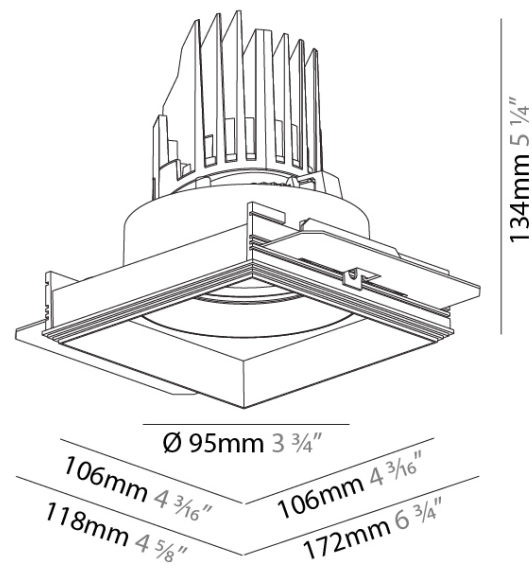

ELECTRICAL

Lamp Type: LED (Zhaga Standard)
Input Wattage (W): 16.5
Total Output Wattage (W): 14.5
Dimming: Tri-Mode (Non-Dimming and Phase Dimming (120Vac only) and 0-10V Dimming)
Driver Included: No
Driver Location: Recessed Housing
Driver Type: Constant Current - Universal
Driver Class: Class 2
Housing: See components
Input Voltage (V): 120 - 277
Constant Current (MA): 500

LED

Number of LEDs: 1
Color Temperature (°K): 2700 / 3000 / 3500 / 4000
Max. Delivered Lumen (lm): 940 / 980 / 1029 / 1050
Nominal Lumen (lm): 1386 / 1438 / 1511 / 1542
CRI: >90 CRI
Efficiency (%): 87.9 / 88.4 / 87.9
Lamp Life (hrs): 50000
Upon Request: RGB-W Tunable White Special Color Temperature Special LED

OPTICAL

Reflector: 20 / 40 / 60
Adjustability: Rotational 355°; Tilt 30°
Upon Request: Special Beam Angles

RATINGS AND CERTIFICATIONS