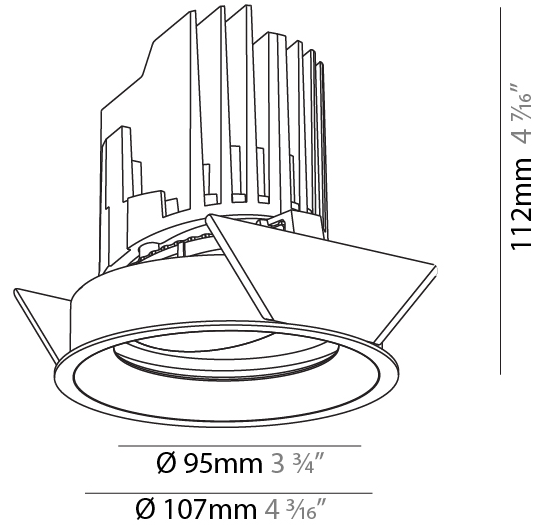

PHYSICAL

Shape: Round
Diameter (mm): 107
Diameter (in): 4 3/16
Height (mm): 112
Height (in): 4 7/16
Ceiling Thickness (mm): 10 / 12.5 / 15
Ceiling Thickness (in): 3/8 or 1/2 or 9/16
Min. Recessing Depth (mm): 130
Min. Recessing Depth (in): 5 1/8
Light Distribution: Adjustable / Downlight
Weight (kg): 0.484
Weight (lbs): 1.07
Fixture Finish: SSR / BKV / CWI / CRY / HAB / LAG / UFT / ITA / RUA / RUR / MIC / FTG / MYG / TWT / LOD / PUS / FRO / FUP / KIA / POP / BLS / SPG / MEY / GOH / GUM / CHC / COM / ABZ / JAG / OBR / MOS / ROR
Fixture Material: Aluminum Die Cast
Cut-out Measurements: 98mm / 3 7/8"

ELECTRICAL

Lamp Type: LED (Zhaga Standard)
Input Wattage (W): 16.5
Total Output Wattage (W): 14
Dimming: Tri-Mode (Non-Dimming and Phase Dimming (120Vac only) and 0-10V Dimming)
Driver Included: No
Driver Location: Recessed Housing
Driver Type: Constant Current - Universal
Driver Class: Class 2
Housing: See components
Input Voltage (V): 120 - 277
Constant Current (MA): 500

LED

Number of LEDs: 1
Color Temperature (°K): 2700 / 3000 / 3500 / 4000
Max. Delivered Lumen (lm): 1140 / 1180 / 1245 / 1270
Nominal Lumen (lm): 1386 / 1438 / 1511 / 1542
CRI: >90 CRI
Lamp Life (hrs): 50000

OPTICAL

Reflector: 14 / 18 / 42
Adjustability: Rotational 355°, Tilt 30°

RATINGS AND CERTIFICATIONS

Certified By: Certified for North American Standards
IP rating: IP54