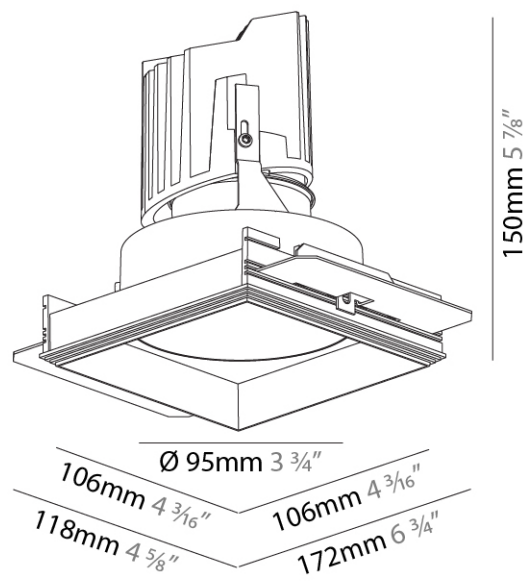

Shape: Square
Diameter (mm): 95
Diameter (in): 3 3/4
Length (mm): 106
Length (in): 4 3/16
Width (mm): 106
Width (in): 4 3/16
Depth (mm): 150
Depth (in): 5 7/8

Ceiling Thickness (mm): 10 / 12.5 / 15 / 25
Ceiling Thickness (in): 3/8 or 1/2 or 9/16 or 1

Min. Recessing Depth (mm): 170
Min. Recessing Depth (in): 6 11/16
Light Distribution: Downlight

Weight (kg): 0.705
Weight (lbs): 1.55

Fixture Finish: SSR / BKV / CWI / CRY / HAB / LAG / UFT / ITA / RUA / RUR / MIC / FTG / MYG / TWT / LOD / PUS / FRO / FUP / KIA / POP / BLS / SPG / MEY / GOH / GUM / CHC / COM / ABZ / JAG / OBR / MOS / ROR

Fixture Material: Aluminum Die Cast
Cut-out Measurements: 120mm / 4 3/4" x 120mm / 4 3/4"
Upon Request: Unique Ceiling Thickness

ELECTRICAL

Lamp Type: LED (Zhaga Standard)
Input Wattage (W): 15.5
Total Output Wattage (W): 14.5
Dimming: Tri-Mode (Non-Dimming and Phase Dimming (120Vac only) and 0-10V Dimming)

Driver Included: No
Driver Location: Recessed Housing
Driver Type: Constant Current - Universal
Driver Class: Class 2

Housing: See components
Input Voltage (V): 120 - 277
Constant Current (MA): 500

LED

Number of LEDs: 1
Color Temperature (°K): 2700 / 3000 / 3500 / 4000
Max. Delivered Lumen (lm): 940 / 980 / 1029 / 1050
Nominal Lumen (lm): 1386 / 1438 / 1511 / 1542
CRI: >90 CRI
Efficiency (%): 87.9 / 88.4 / 87.9
Lamp Life (hrs): 50000

Upon Request: RGB-W Tunable White Special Color Temperature Special LED

OPTICAL

Reflector*: 20 / 40 / 60
Upon Request: Special Beam Angles

© 2024 Zaneen Lighting, Inc. 188-3382, F 416-247-9319, www.zaneen.com

Available for international specifications by adding 'INT' at the end of the existing Model #. For assistance on 'custom' specifications, contact zteam@zaneen.com. In a constant effort to supply the best product, we reserve the right to change specifications or materials without notice. The most recent specification sheets are found at zaneen.com

IP rating: IP20