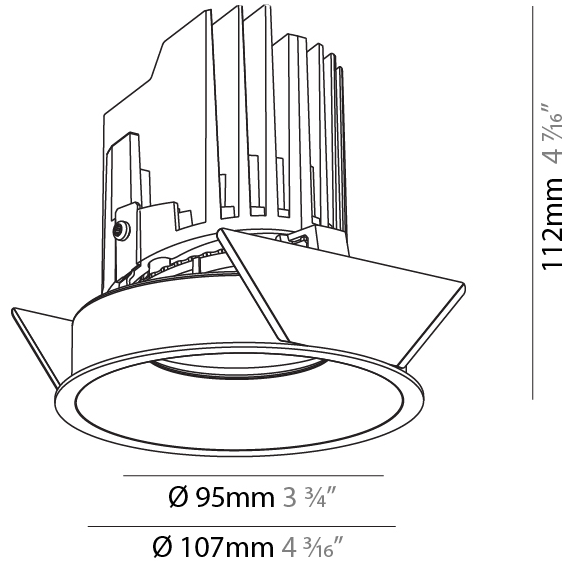

PHYSICAL

Shape: Round
Diameter (mm): 107
Diameter (in): 4 3/16
Height (mm): 112
Height (in): 4 7/16
Ceiling Thickness (mm): 10 / 12.5 / 15
Ceiling Thickness (in): 3/8 or 1/2 or 9/16
Min. Recessing Depth (mm): 130
Min. Recessing Depth (in): 5 1/8
Light Distribution: Adjustable / Downlight
Weight (kg): 0.485
Weight (lbs): 1.07
Fixture Finish: SSR / BKV / CWI / CRY / HAB / LAG / UFT / ITA / RUA / RUR / MIC / FTG / MYG / TWT / LOD / PUS / FRO / FUP / KIA / POP / BLS / SPG / MEY / GOH / GUM / CHC / COM / ABZ / JAG / OBR / MOS / ROR
Fixture Material: Aluminum Die Cast
Cut-out Measurements: 98mm / 3 7/8"

ELECTRICAL

Lamp Type: LED (Zhaga Standard)
Input Wattage (W): 15.5
Total Output Wattage (W): 13
Dimming: Tri-Mode (Non-Dimming and Phase Dimming (120Vac only) and 0-10V Dimming)
Driver Included: No
Driver Location: Recessed Housing
Driver Type: Constant Current - Universal
Driver Class: Class 2
Housing: See components
Input Voltage (V): 120 - 277
Constant Current (MA): 500

LED

Number of LEDs: 1
Color Temperature (°K): 2700 / 3000 / 3500 / 4000
Max. Delivered Lumen (lm): 940 / 980 / 1029 / 1050
Nominal Lumen (lm): 1386 / 1438 / 1511 / 1542
CRI: >90 CRI
Lamp Life (hrs): 50000

OPTICAL

Reflector: 20 / 40 / 60
Adjustability: Rotational 355°, Tilt 10°

RATINGS AND CERTIFICATIONS

Certified By: Certified for North American Standards
IP rating: IP20