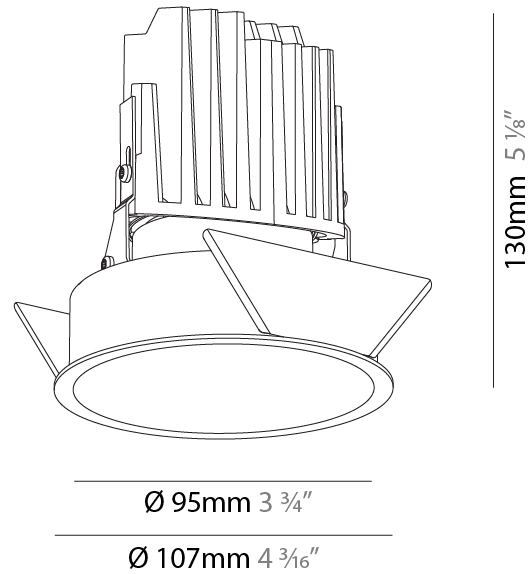

GENERAL

Series: Bioniq
Subseries: Bioniq Round Deep
Brand: Prolicht
Division: Architectural
Mounting Type: Recessed
Mounting Location: Ceiling
Subcategory: Downlight

PHYSICAL

Shape: Round
Diameter (mm): 107
Diameter (in): 4 3/16
Height (mm): 130
Height (in): 5 1/8
Ceiling Thickness (mm): 10 / 12.5 / 15
Ceiling Thickness (in): 3/8 or 1/2 or 9/16
Min. Recessing Depth (mm): 150
Min. Recessing Depth (in): 5 7/8
Light Distribution: Downlight
Weight (kg): 0.533
Weight (lbs): 1.18
Fixture Finish: SSR / BKV / CWI / CRY / HAB / LAG / UFT / ITA / RUA / RUR / MIC / FTG / MYG / TWT / LOD / PUS / FRO / FUP / KIA / POP / BLS / SPG / MEY / GOH / GUM / CHC / COM / ABZ / JAG / OBR / MOS / ROR
Fixture Material: Aluminum Die Cast
Cut-out Measurements: 98mm / 3 7/8"

ELECTRICAL

Lamp Type: LED (Zhaga Standard)
Input Wattage (W): 15.5
Total Output Wattage (W): 13
Dimming: Tri-Mode (Non-Dimming and Phase Dimming (120Vac only) and 0-10V Dimming)
Driver Included: No
Driver Location: Recessed Housing
Driver Type: Constant Current - Universal
Driver Class: Class 2
Housing: See components
Input Voltage (V): 120 - 277
Constant Current (MA): 500

LED

Number of LEDs: 1
Color Temperature (°K): 2700 / 3000 / 3500 / 4000
Max. Delivered Lumen (lm): 1140 / 1180 / 1245 / 1270
CRI: >90 CRI
Lamp Life (hrs): 50000

OPTICAL

Reflector°: 20 / 40 / 60

RATINGS AND CERTIFICATIONS

Certified By: Certified for North American Standards
IP rating: IP54