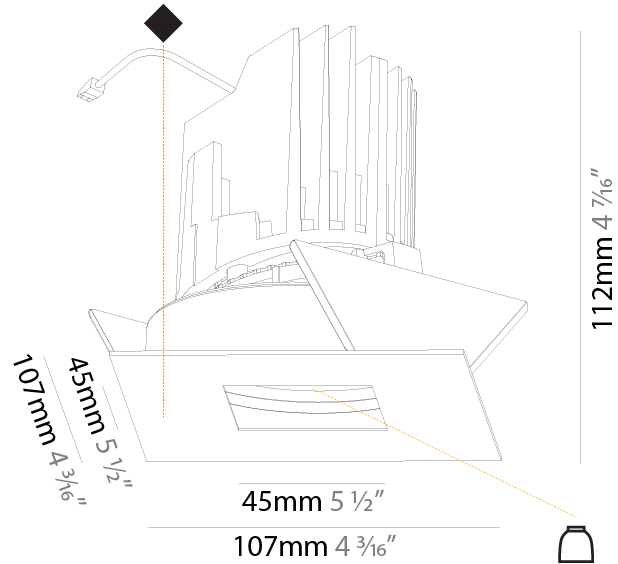

PHYSICAL

Shape: Square
Length (mm): 107
Length (in): 4 ³/₁₆"
Width (mm): 107
Width (in): 4 ³/₁₆"
Depth (mm): 112
Depth (in): 4 ⁷/₁₆"
Ceiling Thickness (mm): 10 / 12.5 / 15
Ceiling Thickness (in): 3/8 or 1/2 or 9/16
Min. Recessing Depth (mm): 130
Min. Recessing Depth (in): 5 ¹/₈"
Light Distribution: Adjustable / Downlight
Weight (kg): 0.479
Weight (lbs): 1.06
Fixture Finish: SSR / BKV / CWI / CRY / HAB / LAG / UFT / ITA / RUA / RUR / MIC / FTG / MYG / TWT / LOD / PUS / FRO / FUP / KIA / POP / BLS / SPG / MEY / GOH / GUM / CHC / COM / ABZ / JAG / OBR / MOS / ROR
Fixture Material: Aluminum Die Cast
Cut-out Measurements: 98mm / 3 7/8"

ELECTRICAL

Lamp Type: LED (Zhaga Standard)
Input Wattage (W): 16.5
Total Output Wattage (W): 14
Dimming: Tri-Mode (Non-Dimming and Phase Dimming (120Vac only) and 0-10V Dimming)
Driver Included: No
Driver Location: Recessed Housing
Driver Type: Constant Current - Universal
Driver Class: Class 2
Housing: See components
Input Voltage (V): 120 - 277
Constant Current (MA): 500

LED

Number of LEDs: 1
Color Temperature (°K): 2700 / 3000 / 3500 / 4000
Max. Delivered Lumen (lm): 940 / 980 / 1029 / 1050
Nominal Lumen (lm): 1386 / 1438 / 1511 / 1542
CRI: >90 CRI
Lamp Life (hrs): 50000

OPTICAL

Reflector°: 20 / 40 / 60
Adjustability: Rotational 355°; Tilt 30°

RATINGS AND CERTIFICATIONS

Certified By: Certified for North American Standards
IP rating: IP20