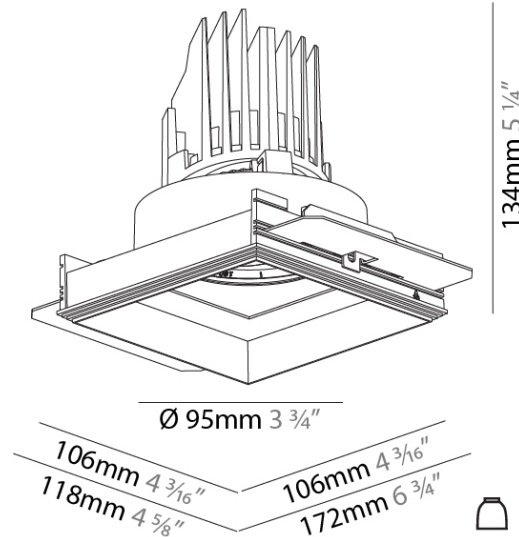

ELECTRICAL

Lamp Type: LED (Zhaga Standard)
Input Wattage (W): 15.5
Total Output Wattage (W): 14.5
Dimming: Tri-Mode (Non-Dimming and Phase Dimming (120Vac only) and 0-10V Dimming)
Driver Included: No
Driver Location: Recessed Housing
Driver Type: Constant Current - Universal
Driver Class: Class 2
Housing: See components
Input Voltage (V): 120 - 277
Constant Current (MA): 500

LED

Number of LEDs: 1
[Color Temperature (°K): 2700 / 3000 / 3500 / 4000](#)
Max. Delivered Lumen (lm): 940 / 980 / 1029 / 1050
Nominal Lumen (lm): 1386 / 1438 / 1511 / 1542
CRI: >90 CRI
Efficiency (%): 87.9 / 88.4 / 87.9
Lamp Life (hrs): 50000
Upon Request: RGB-W Tunable White Special Color Temperature
Special LED

OPTICAL

[Reflector°: 20 / 40 / 60](#)
Adjustability: Rotational 355°; Tilt 30°
Upon Request: Special Beam Angles

RATINGS AND CERTIFICATIONS

Zaneen Inc. © 2024, 10000 88-3382, F 416-247-9319, www.zaneen.com

Available for international specifications by adding "INT" at the end of the existing Model #. For assistance on 'custom' specifications, contact zteam@zaneen.com.
Certified By: Certified for North American Standards
In a constant effort to supply the best product, we reserve the right to change specifications or materials without notice. The most recent specification sheets are found at zaneen.com
IP rating: IP20